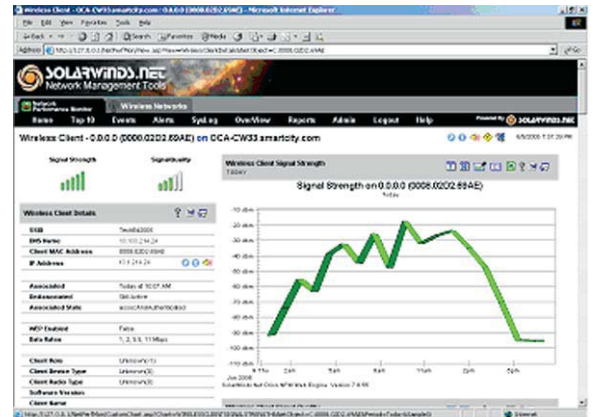

ACCESS POINT INFORMATION

COLLECT AND VIEW REAL-TIME STATUS OF THE 802.11 WIRELESS ACCESS POINT. VIEW CHANNEL AND RADIO INFORMATION, POWER LEVELS AND TRAFFIC. LIST ALL ACCESS POINTS (APs) WITH THE NUMBER OF CLIENTS ASSOCIATED WITH EACH AP. FROM THE WIRELESS ACCESS POINT PAGE, YOU CAN VIEW ALL SESSIONS INCLUDING THEIR SIGNAL STRENGTH, DATA RATE AND MAC ADDRESS. ADDITIONAL INFORMATION AVAILABLE INCLUDE: DEFERRED ENERGY, CRC FRAME ERRORS, DEVICES AUTHENTICATED, DEVICES ROAMED-IN AND DEVICES ACTIVE.

WIRELESS NETWORK MONITOR FEATURES:

- Monitors wireless access point (AP) routers for signal strength and signal quality
- Supports 802.11-compliant APs via standard & vendor-prietary SNMP MIBs
- Monitors client statistics for Cisco and Avaya wireless APs
- Records historical session activity of clients that roam from one AP to another
- Records and graphs errors for the connected wireless devices
- Provides the capability to detect and disable problem users
- Provides fault and performance management for your wireless network

CLIENT & SESSION INFORMATION

Orion Wireless Network Monitor tracks client and session data both historically and in real time. View the historical activity of a client as he roamed from AP to AP. Graph his signal strength and signal quality over time. View his activity today or total bytes transmitted and received last month. Orion even has the ability to enter a MAC address and search the real-time activity for the IP address and SSID of the targeted client.